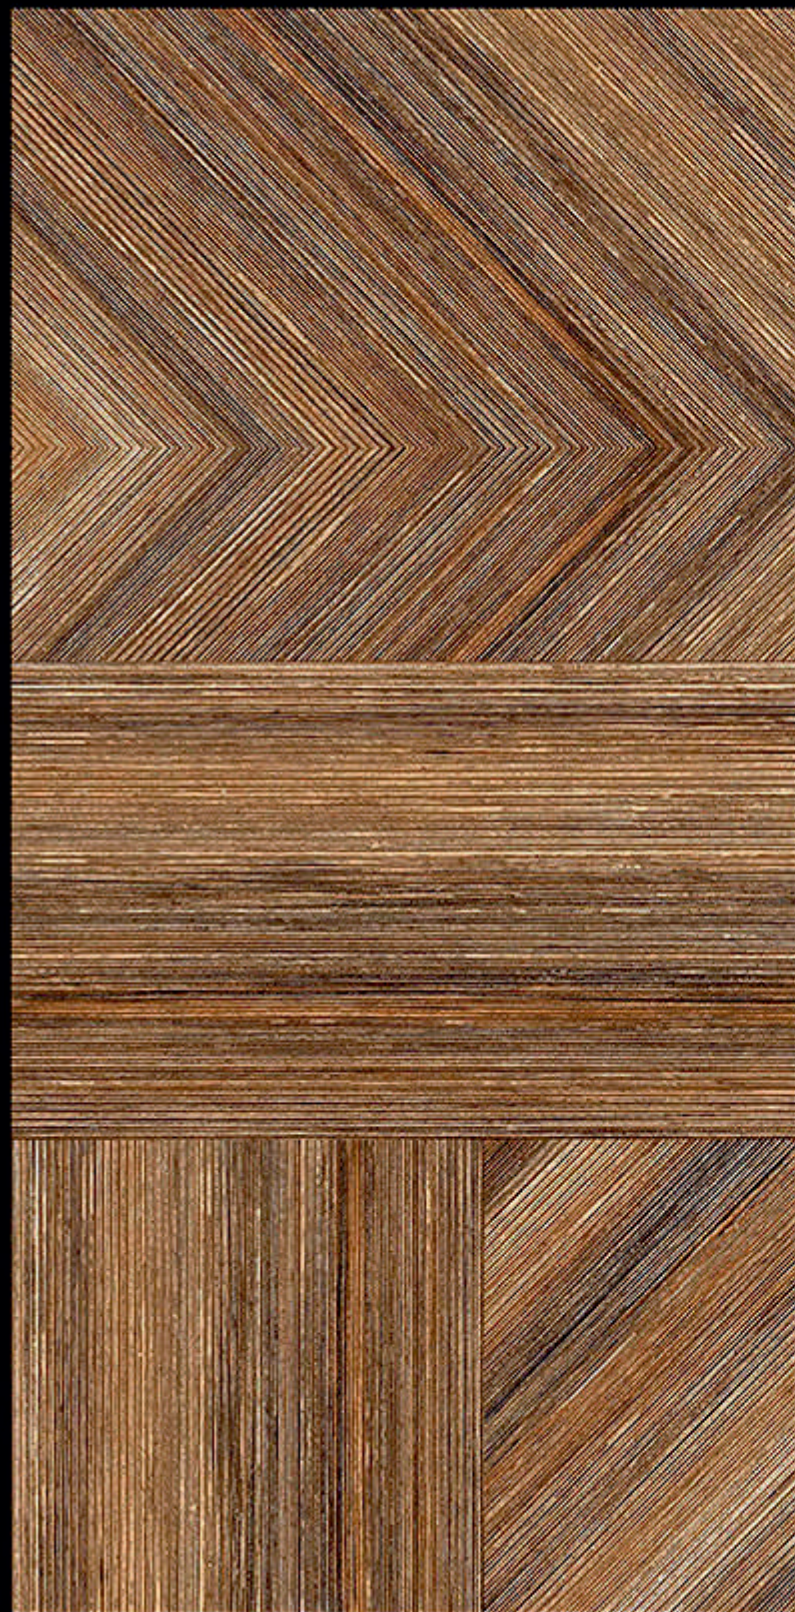

➤ **FOREST_WOOD_CREMA**

- **600X1200 MM**
- GLAZED VITRIFIED TILES
- FINISH - WOOD

➤ **FOREST_WOOD_MOKA**

- **600X1200 MM**
- **GLAZED VITRIFIED TILES**
- **FINISH - WOOD**

➤ FORKED WOOD BROWN

- **600X1200 MM**
- GLAZED VITRIFIED TILES
- FINISH - WOOD