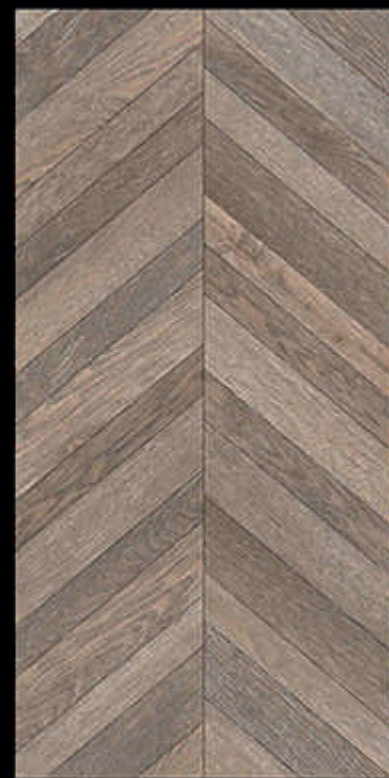

➤ *Drift wood crema*

- **600X1200 MM**
- GLAZED VITRIFIED TILES
- FINISH - WOOD

➤ **EGGER WOOD BROWN**

- **600X1200 MM**
- GLAZED VITRIFIED TILES
- FINISH - WOOD

➤ **EGGER WOOD CHOCO**

- **600X1200 MM**
- GLAZED VITRIFIED TILES
- FINISH - WOOD