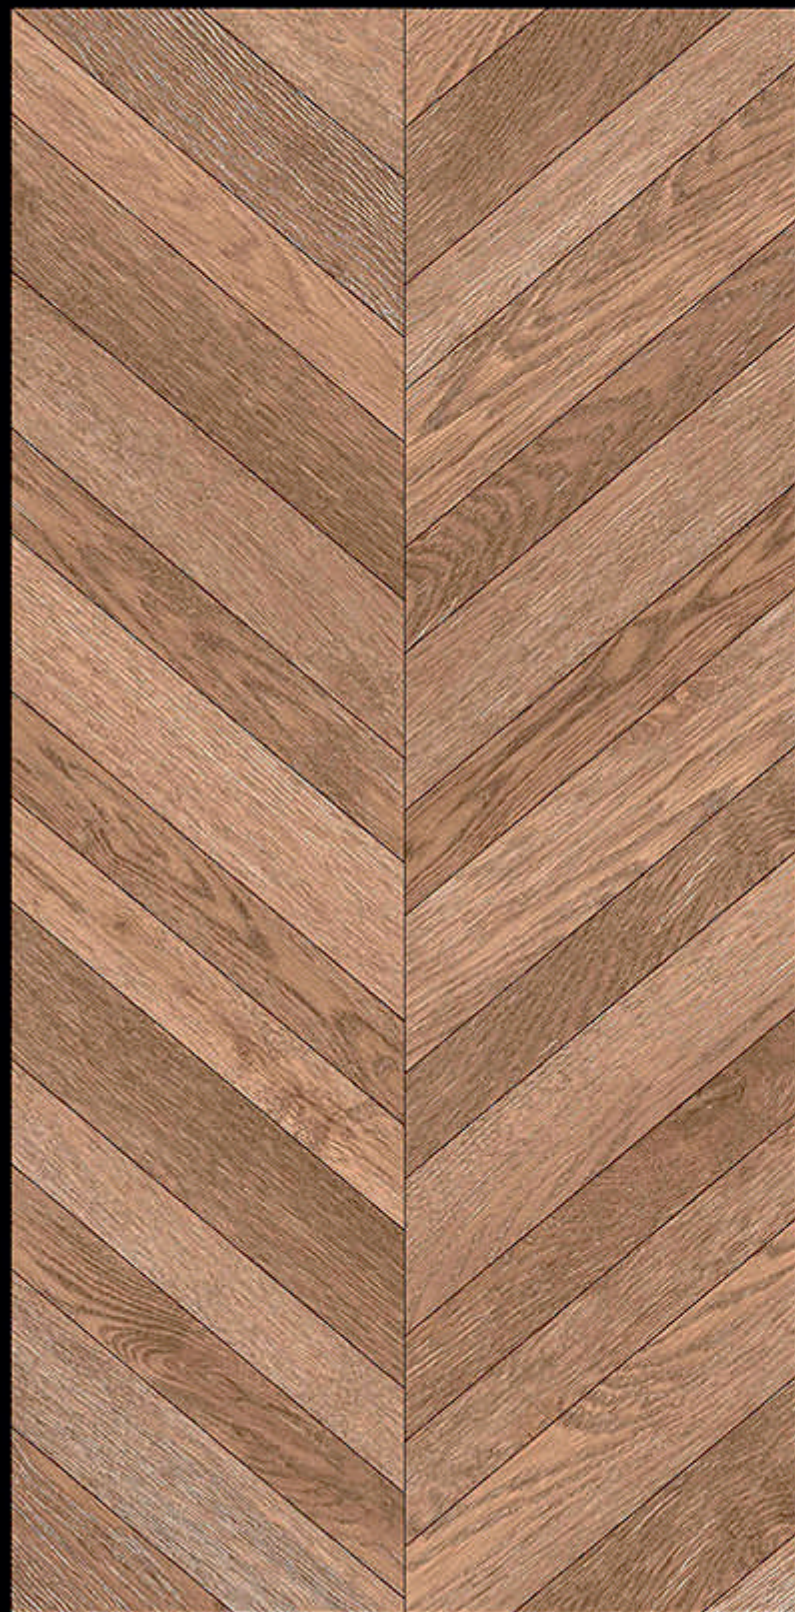

➤ **EGGER WOOD BROWN**

- **600X1200 MM**
- GLAZED VITRIFIED TILES
- FINISH - WOOD