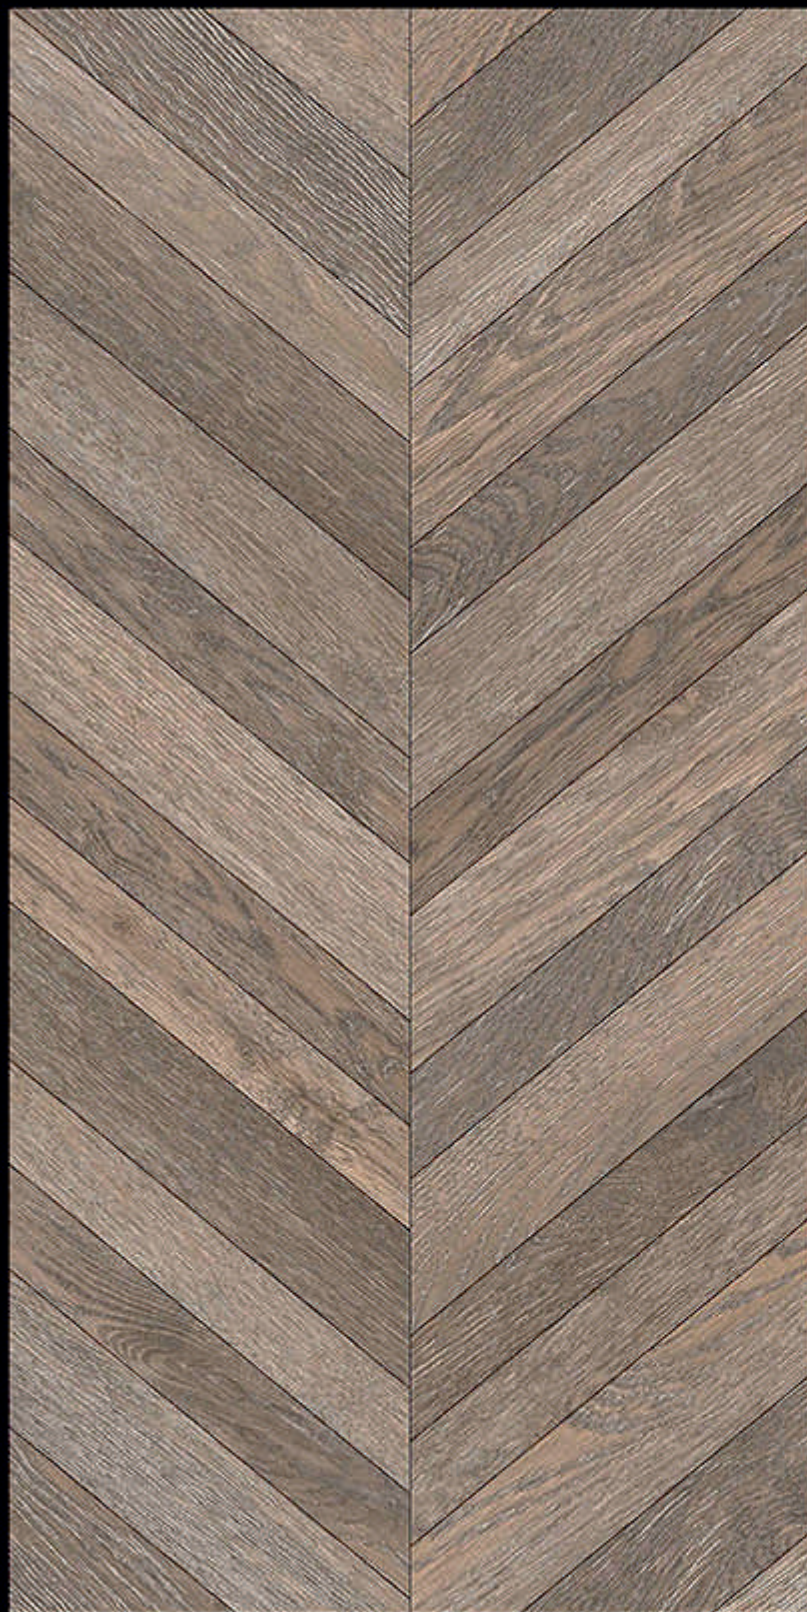

➤ *Drift wood crema*

- **600X1200 MM**
- GLAZED VITRIFIED TILES
- FINISH - WOOD

➤ **EGGER WOOD BROWN**

- **600X1200 MM**
- GLAZED VITRIFIED TILES
- FINISH - WOOD

➤ **EGGER WOOD CHOCO**

- **600X1200 MM**
- GLAZED VITRIFIED TILES
- FINISH - WOOD