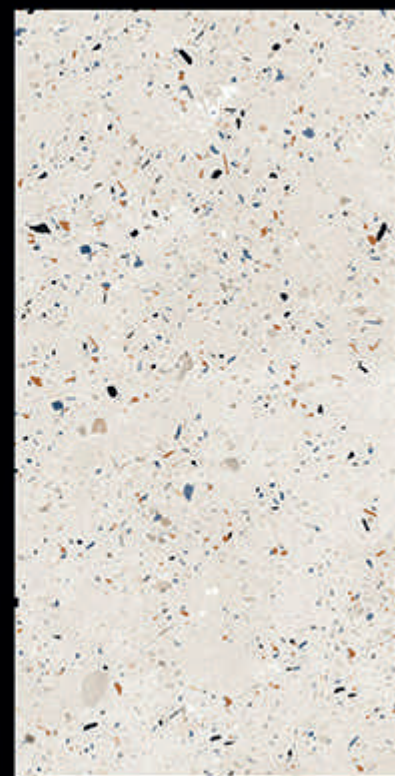

➤ **CROSS WOOD CREMA**

- **600X1200 MM**
- GLAZED VITRIFIED TILES
- FINISH - SATIN

➤ **FILITA CREMA DECORE**

- **600X1200 MM**
- GLAZED VITRIFIED TILES
- FINISH - SATIN

➤ **FLAX NATURAL**

- **600X1200 MM**
- GLAZED VITRIFIED TILES
- FINISH - SATIN