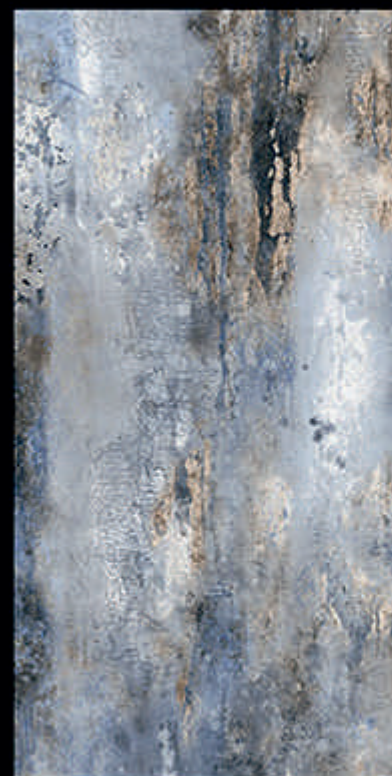

➤ **BORAX LIGHT CREMA**

- **600X1200 MM**
- GLAZED VITRIFIED TILES
- FINISH - SATIN

➤ **CANON WHITE DECOR**

- **600X1200 MM**
- GLAZED VITRIFIED TILES
- FINISH - SATIN

➤ **CEMENTO BROWN**

- **600X1200 MM**
- GLAZED VITRIFIED TILES
- FINISH - SATIN