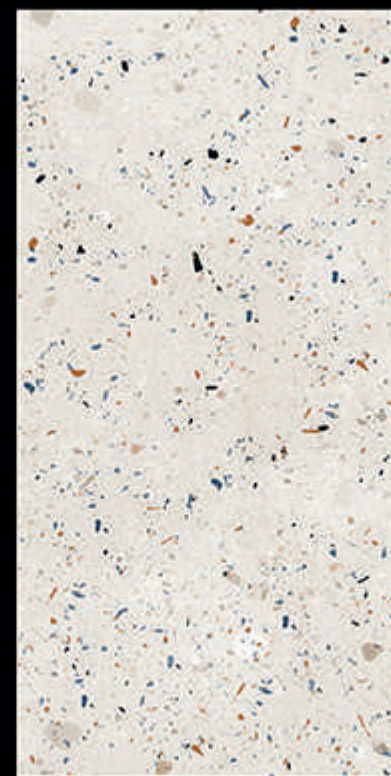

➤ **CROSS WOOD CREMA**

- **600X1200 MM**
- GLAZED VITRIFIED TILES
- FINISH - SATIN

➤ **FILITA CREMA DECORE**

- **600X1200 MM**
- GLAZED VITRIFIED TILES
- FINISH - SATIN

➤ **FLAX NATURAL**

- **600X1200 MM**
- GLAZED VITRIFIED TILES
- FINISH - SATIN