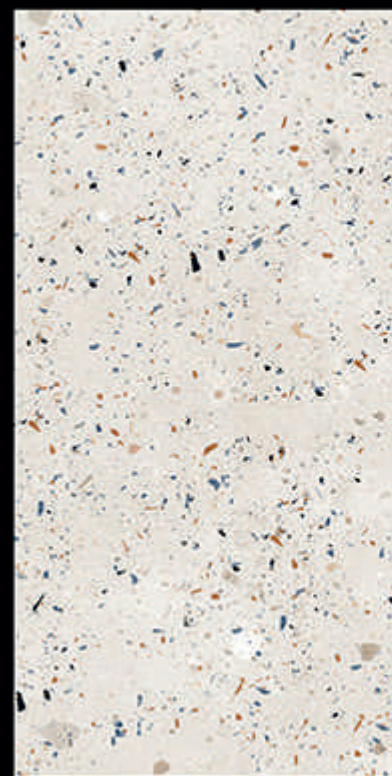

➤ **CROSS WOOD CREMA**

- **600X1200 MM**
- GLAZED VITRIFIED TILES
- FINISH - SATIN

➤ **FILITA CREMA DECORE**

- **600X1200 MM**
- GLAZED VITRIFIED TILES
- FINISH - SATIN

➤ **FLAX NATURAL**

- **600X1200 MM**
- GLAZED VITRIFIED TILES
- FINISH - SATIN