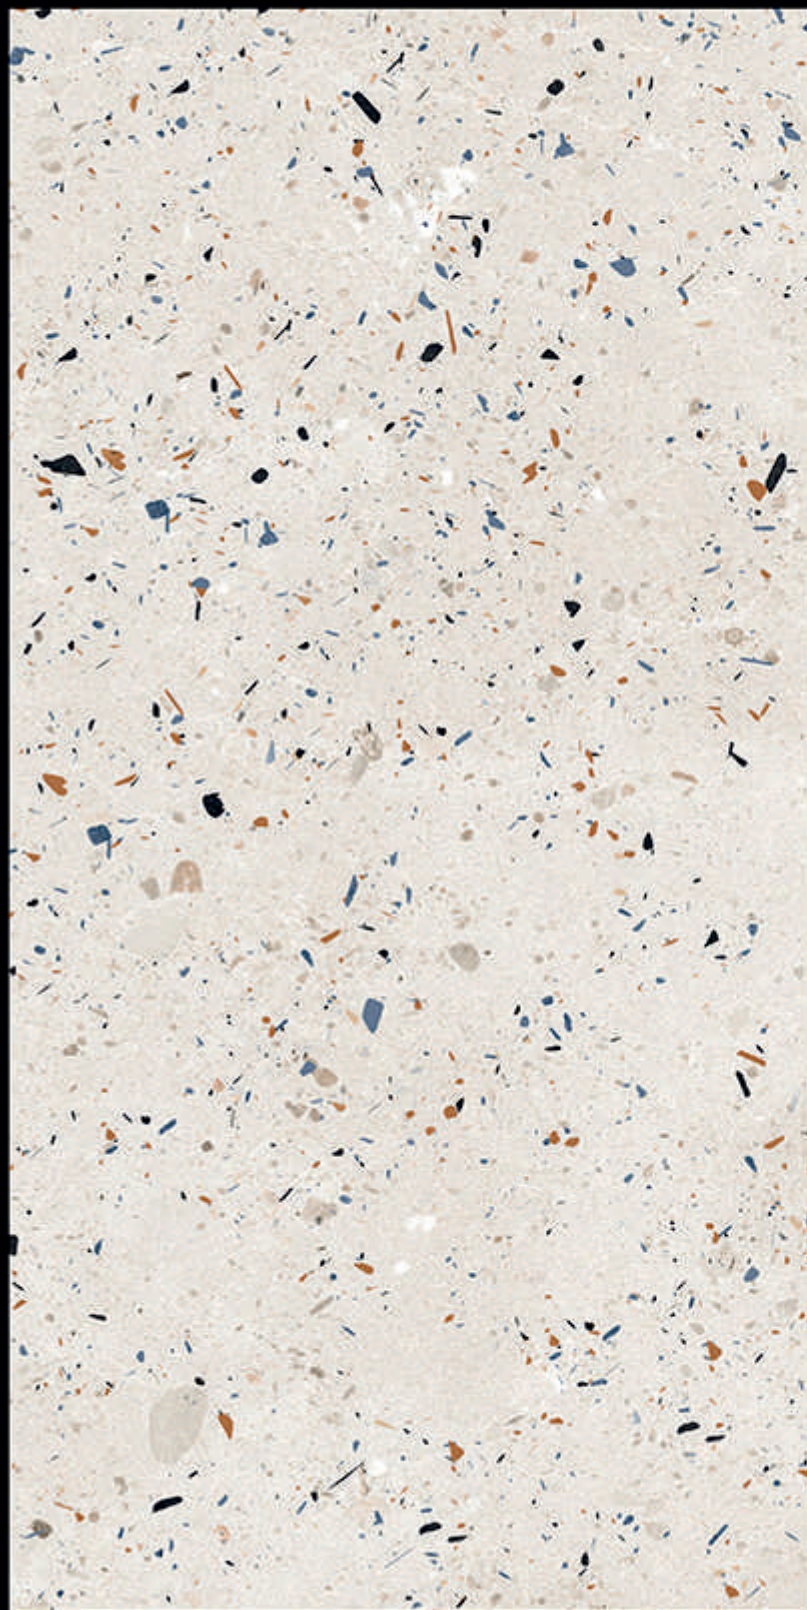

➤ **CROSS WOOD CREMA**

- **600X1200 MM**
- GLAZED VITRIFIED TILES
- FINISH - SATIN

➤ **FILITA CREMA DECORE**

- **600X1200 MM**
- GLAZED VITRIFIED TILES
- FINISH - SATIN

➤ **FLAX NATURAL**

- **600X1200 MM**
- GLAZED VITRIFIED TILES
- FINISH - SATIN