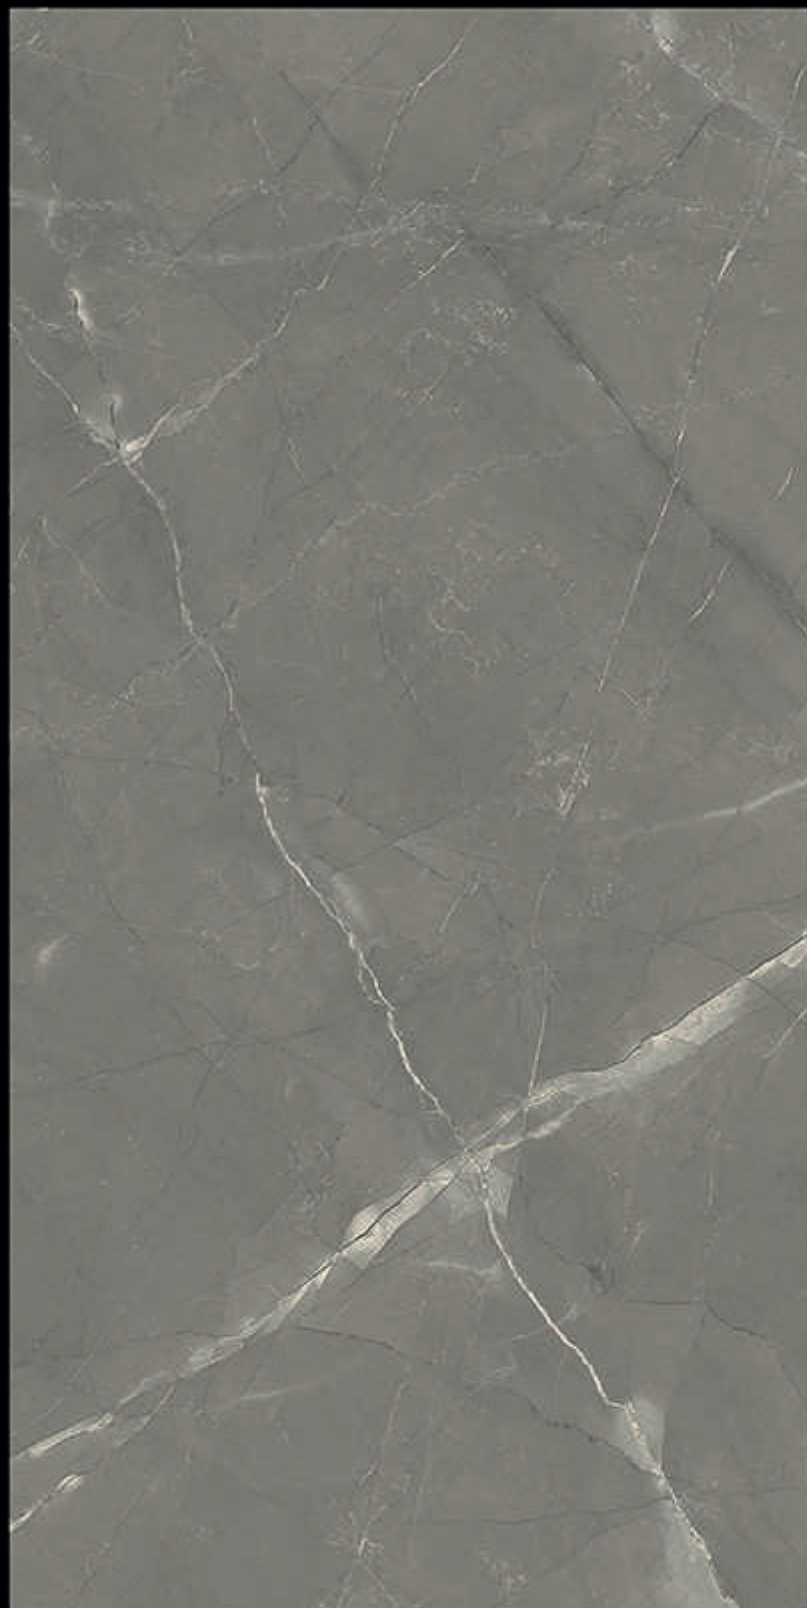

➤ **CRAFT CRESTA GREY**

- **600X1200 MM**
- GLAZED VITRIFIED TILES
- FINISH - CARVIN