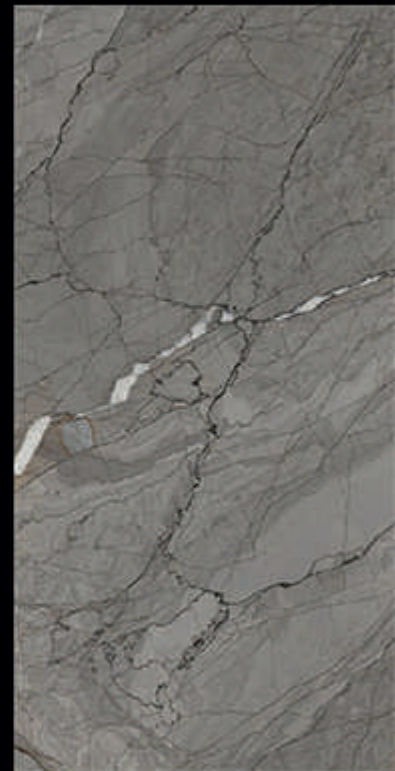

- **600X1200 MM**
- GLAZED VITRIFIED TILES
- FINISH - CARVIN

➤ **CRAFT VENITE BROWN**

- **600X1200 MM**
- GLAZED VITRIFIED TILES
- FINISH - CARVING

➤ **CRAFT VANILLA LIGHT**

- **600X1200 MM**
- GLAZED VITRIFIED TILES
- FINISH - CARVING