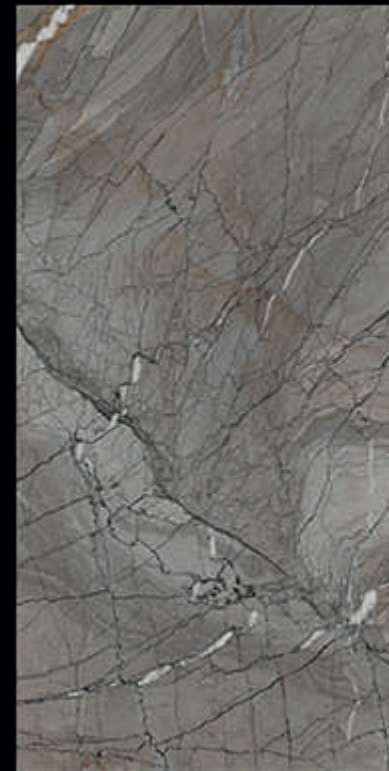

- **600X1200 MM**
- GLAZED VITRIFIED TILES
- FINISH - CARVIN

➤ **CRAFT VENITE BROWN**

- **600X1200 MM**
- GLAZED VITRIFIED TILES
- FINISH - CARVING

➤ **CRAFT VANILLA LIGHT**

- **600X1200 MM**
- GLAZED VITRIFIED TILES
- FINISH - CARVING