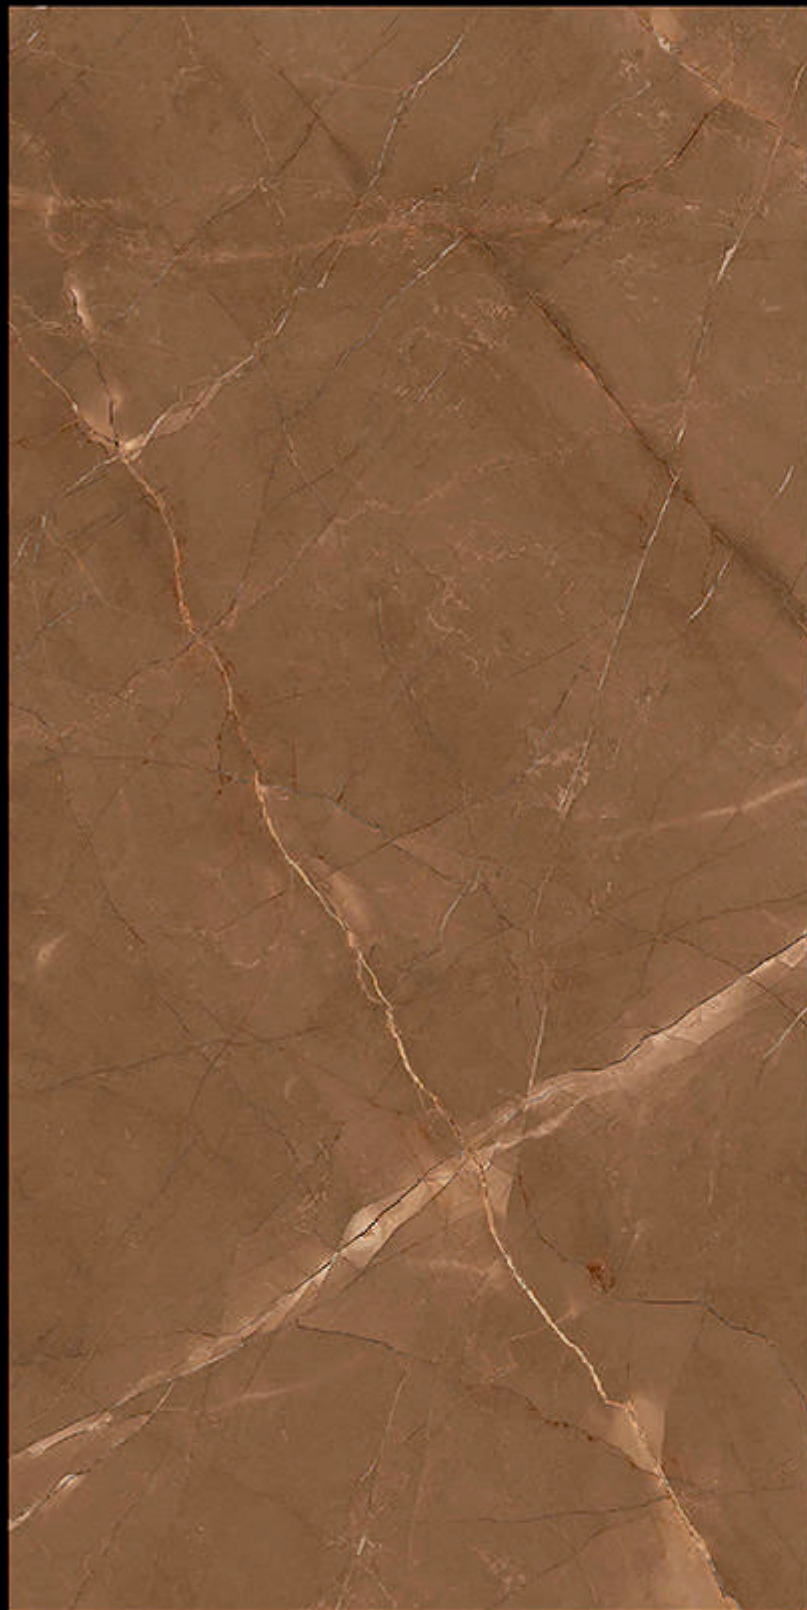

➤ **CRAFT BRUNO WHITE**

- **600X1200 MM**
- GLAZED VITRIFIED TILES
- FINISH - CARVING

➤ **CRAFT CARVE BLUE**

- **600X1200 MM**
- GLAZED VITRIFIED TILES
- FINISH - CARVIN

➤ **CRAFT CRESTA CHOCO**

- **600X1200 MM**
- GLAZED VITRIFIED TILES
- FINISH - CARVIN