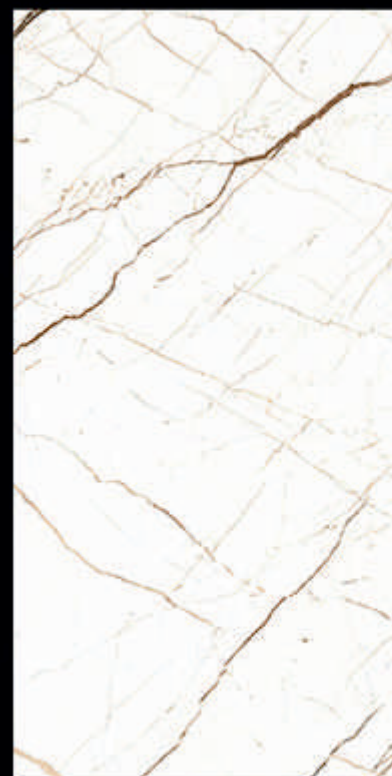

➤ **CRAFT-FOREST WHITE**

- **600X1200 MM**
- **GLAZED VITRIFIED TILES**
- **FINISH - CARVIN**