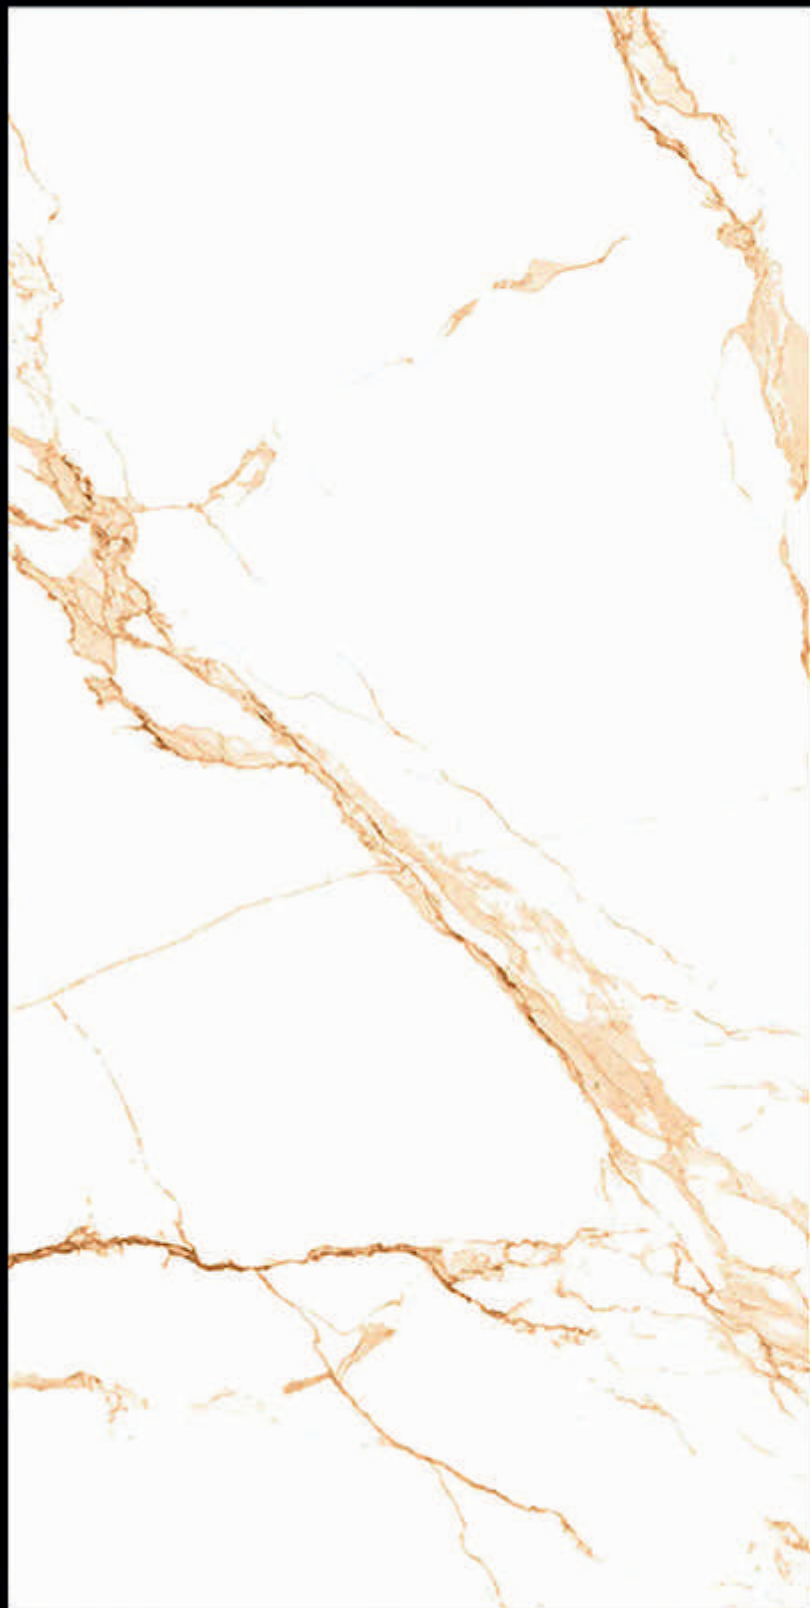

➤ **CRAFT GOLD OPUS STATUARIO**

- **600X1200 MM**
- GLAZED VITRIFIED TILES
- FINISH - CARVING