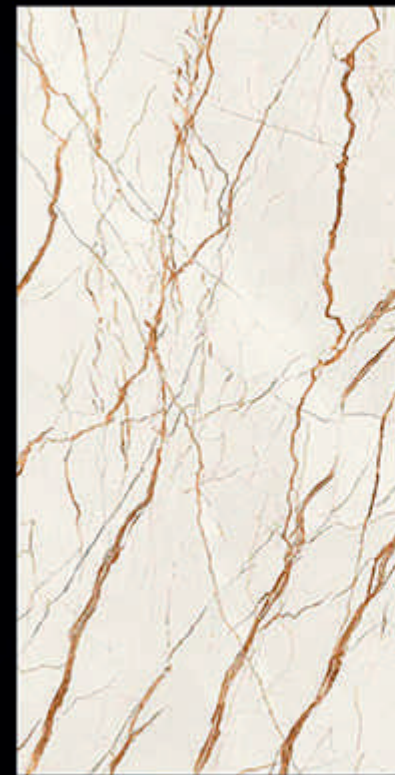

➤ **CRAFT VENITE BROWN**

- **600X1200 MM**
- GLAZED VITRIFIED TILES
- FINISH - CARVING