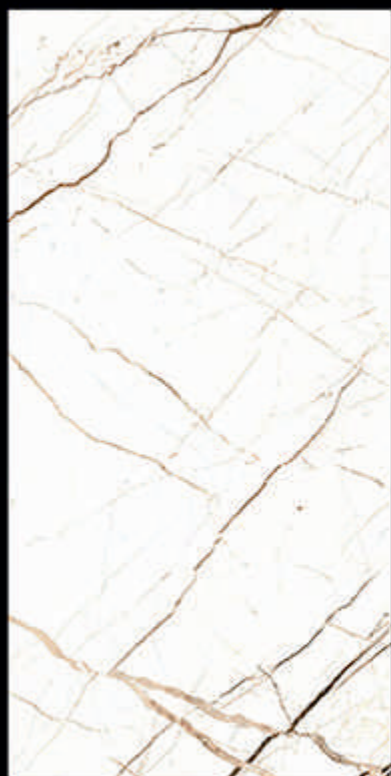

➤ **CRAFT-FOREST WHITE**

- **600X1200 MM**
- **GLAZED VITRIFIED TILES**
- **FINISH - CARVIN**