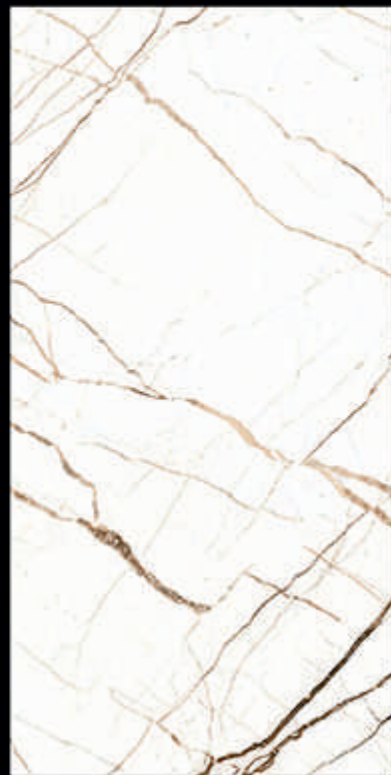

➤ **CRAFT-FOREST WHITE**

- **600X1200 MM**
- **GLAZED VITRIFIED TILES**
- **FINISH - CARVIN**