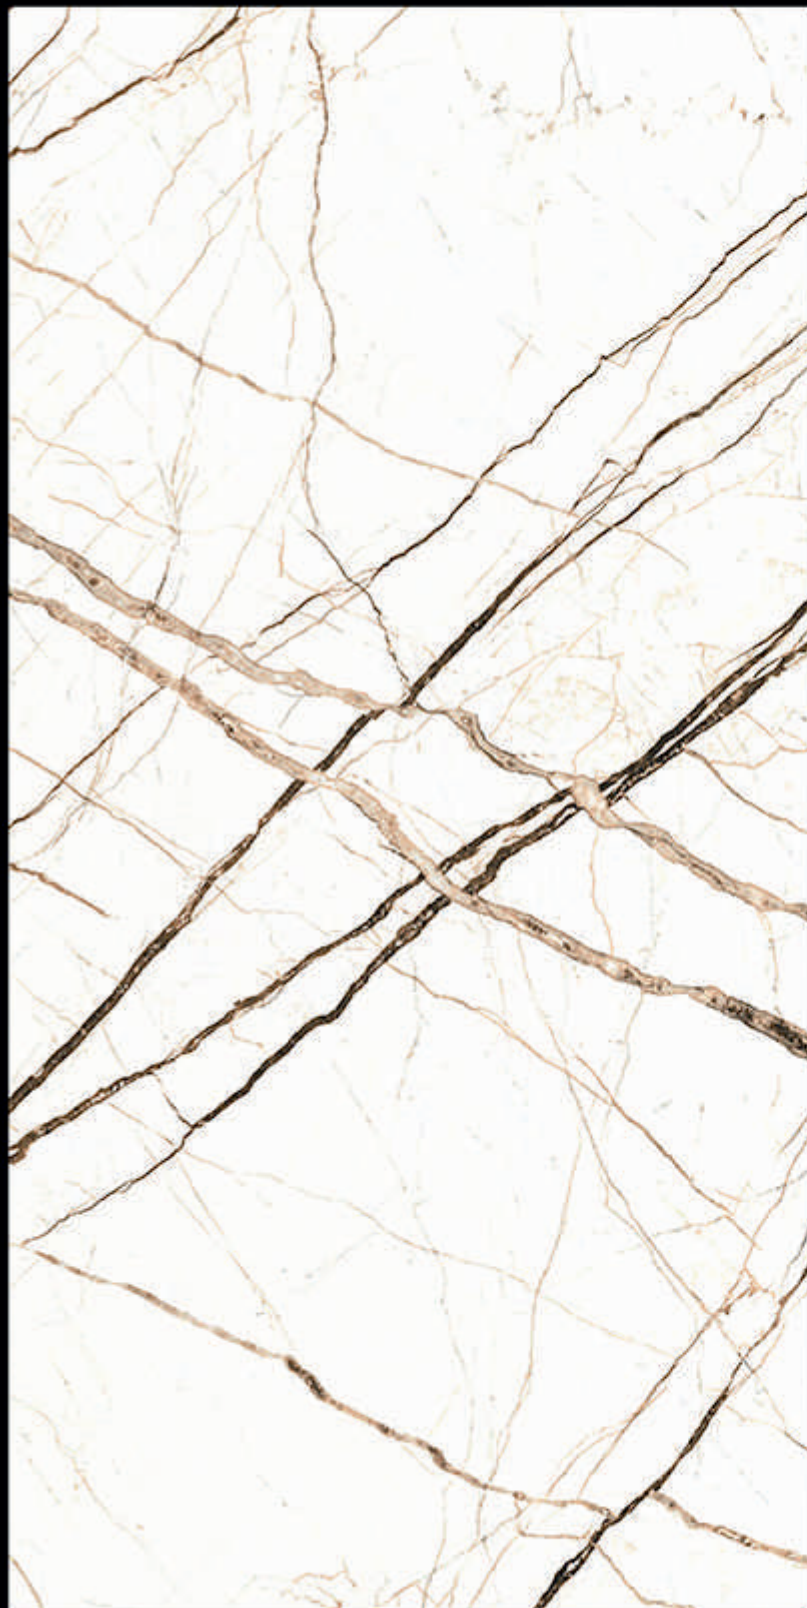

➤ **CRAFT-FOREST WHITE**

- **600X1200 MM**
- **GLAZED VITRIFIED TILES**
- **FINISH - CARVIN**