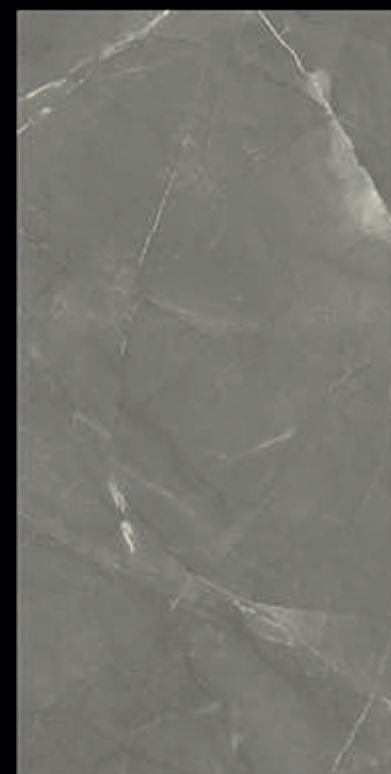

➤ **CRAFT CRESTA GREY**

- **600X1200 MM**
- GLAZED VITRIFIED TILES
- FINISH - CARVIN