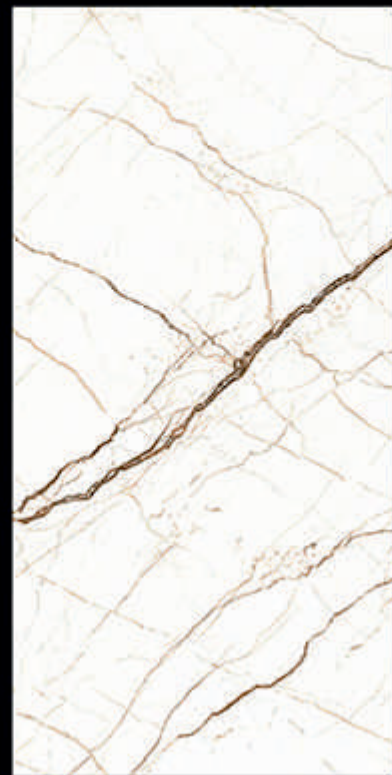

➤ **CRAFT-FOREST WHITE**

- **600X1200 MM**
- **GLAZED VITRIFIED TILES**
- **FINISH - CARVIN**