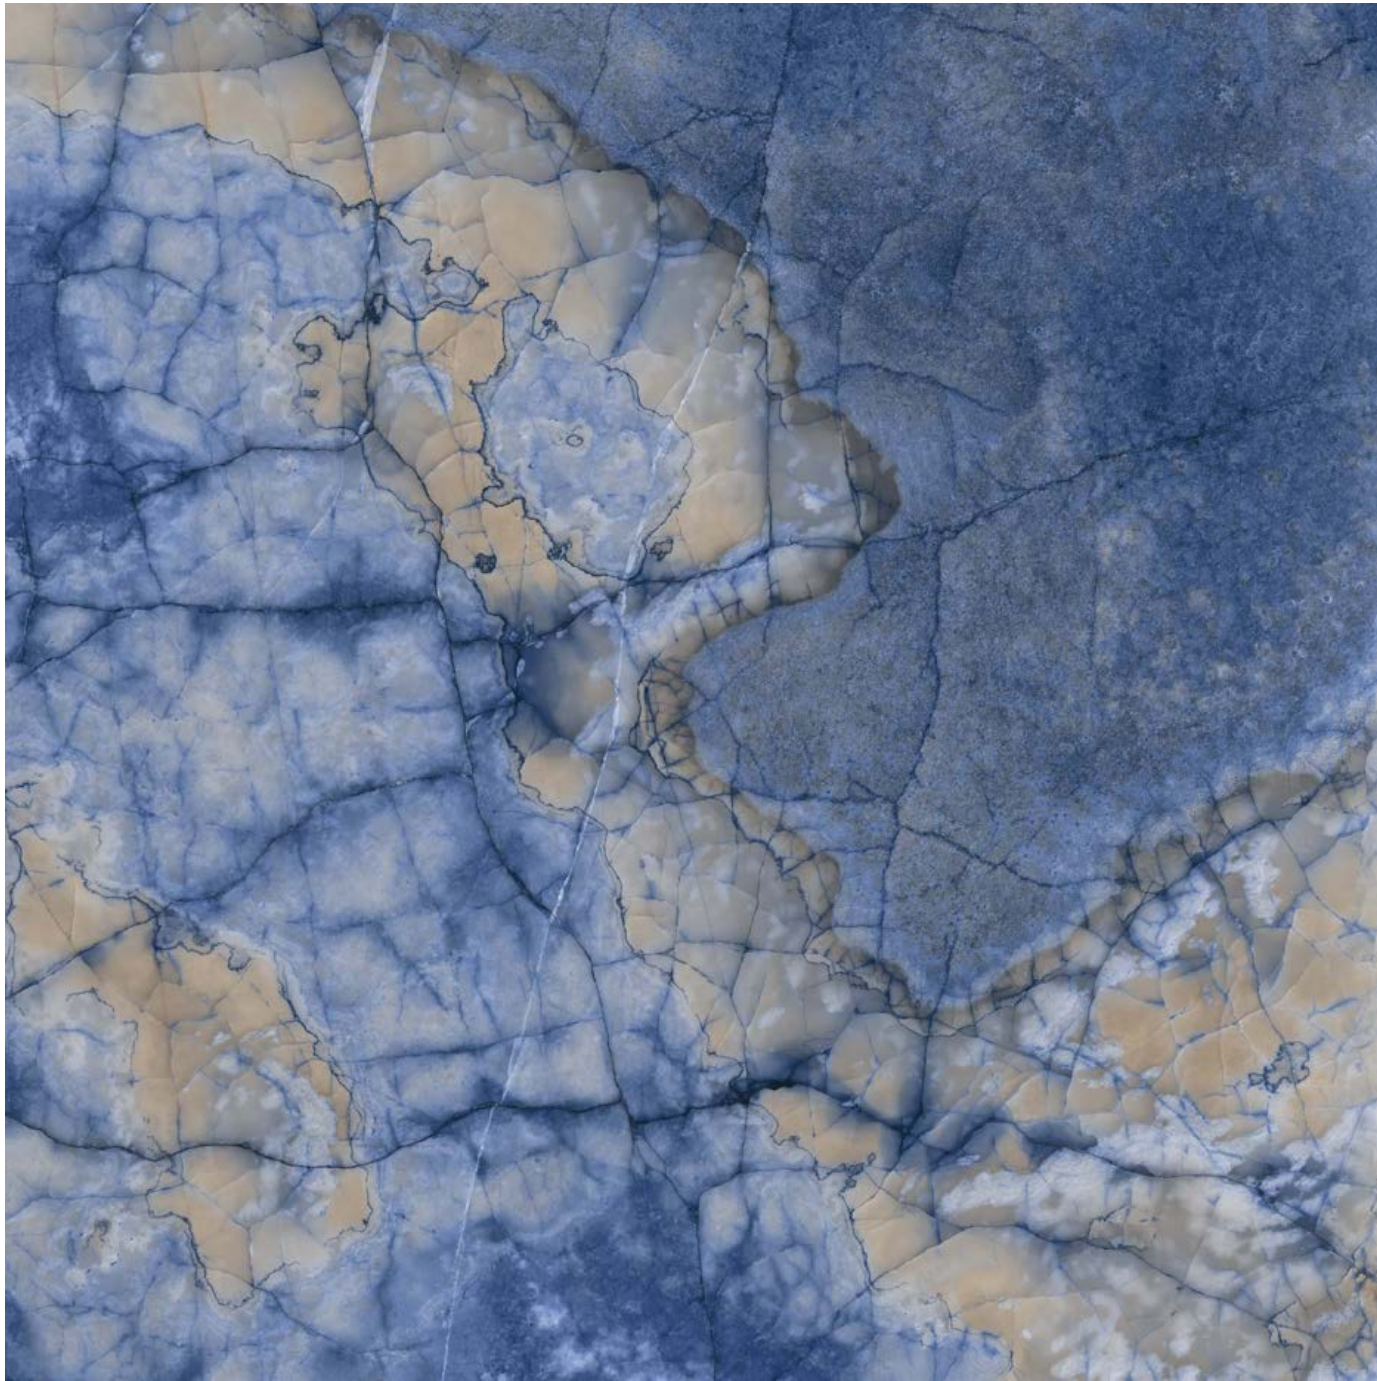

1200X1200mm

AZUL  
BAHIA

Azul  
Bahia

---

A balanced and  
stable look.

**1200x**  
**1200mm**

**High Glossy**

**03** Random