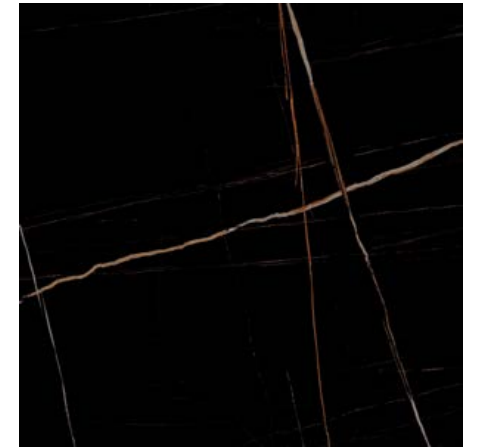

# Sahara Noir Black

---

Exceptional standards of extraordinary.

**1200x  
1200mm**

**High Glossy**

**03** Random

2

1